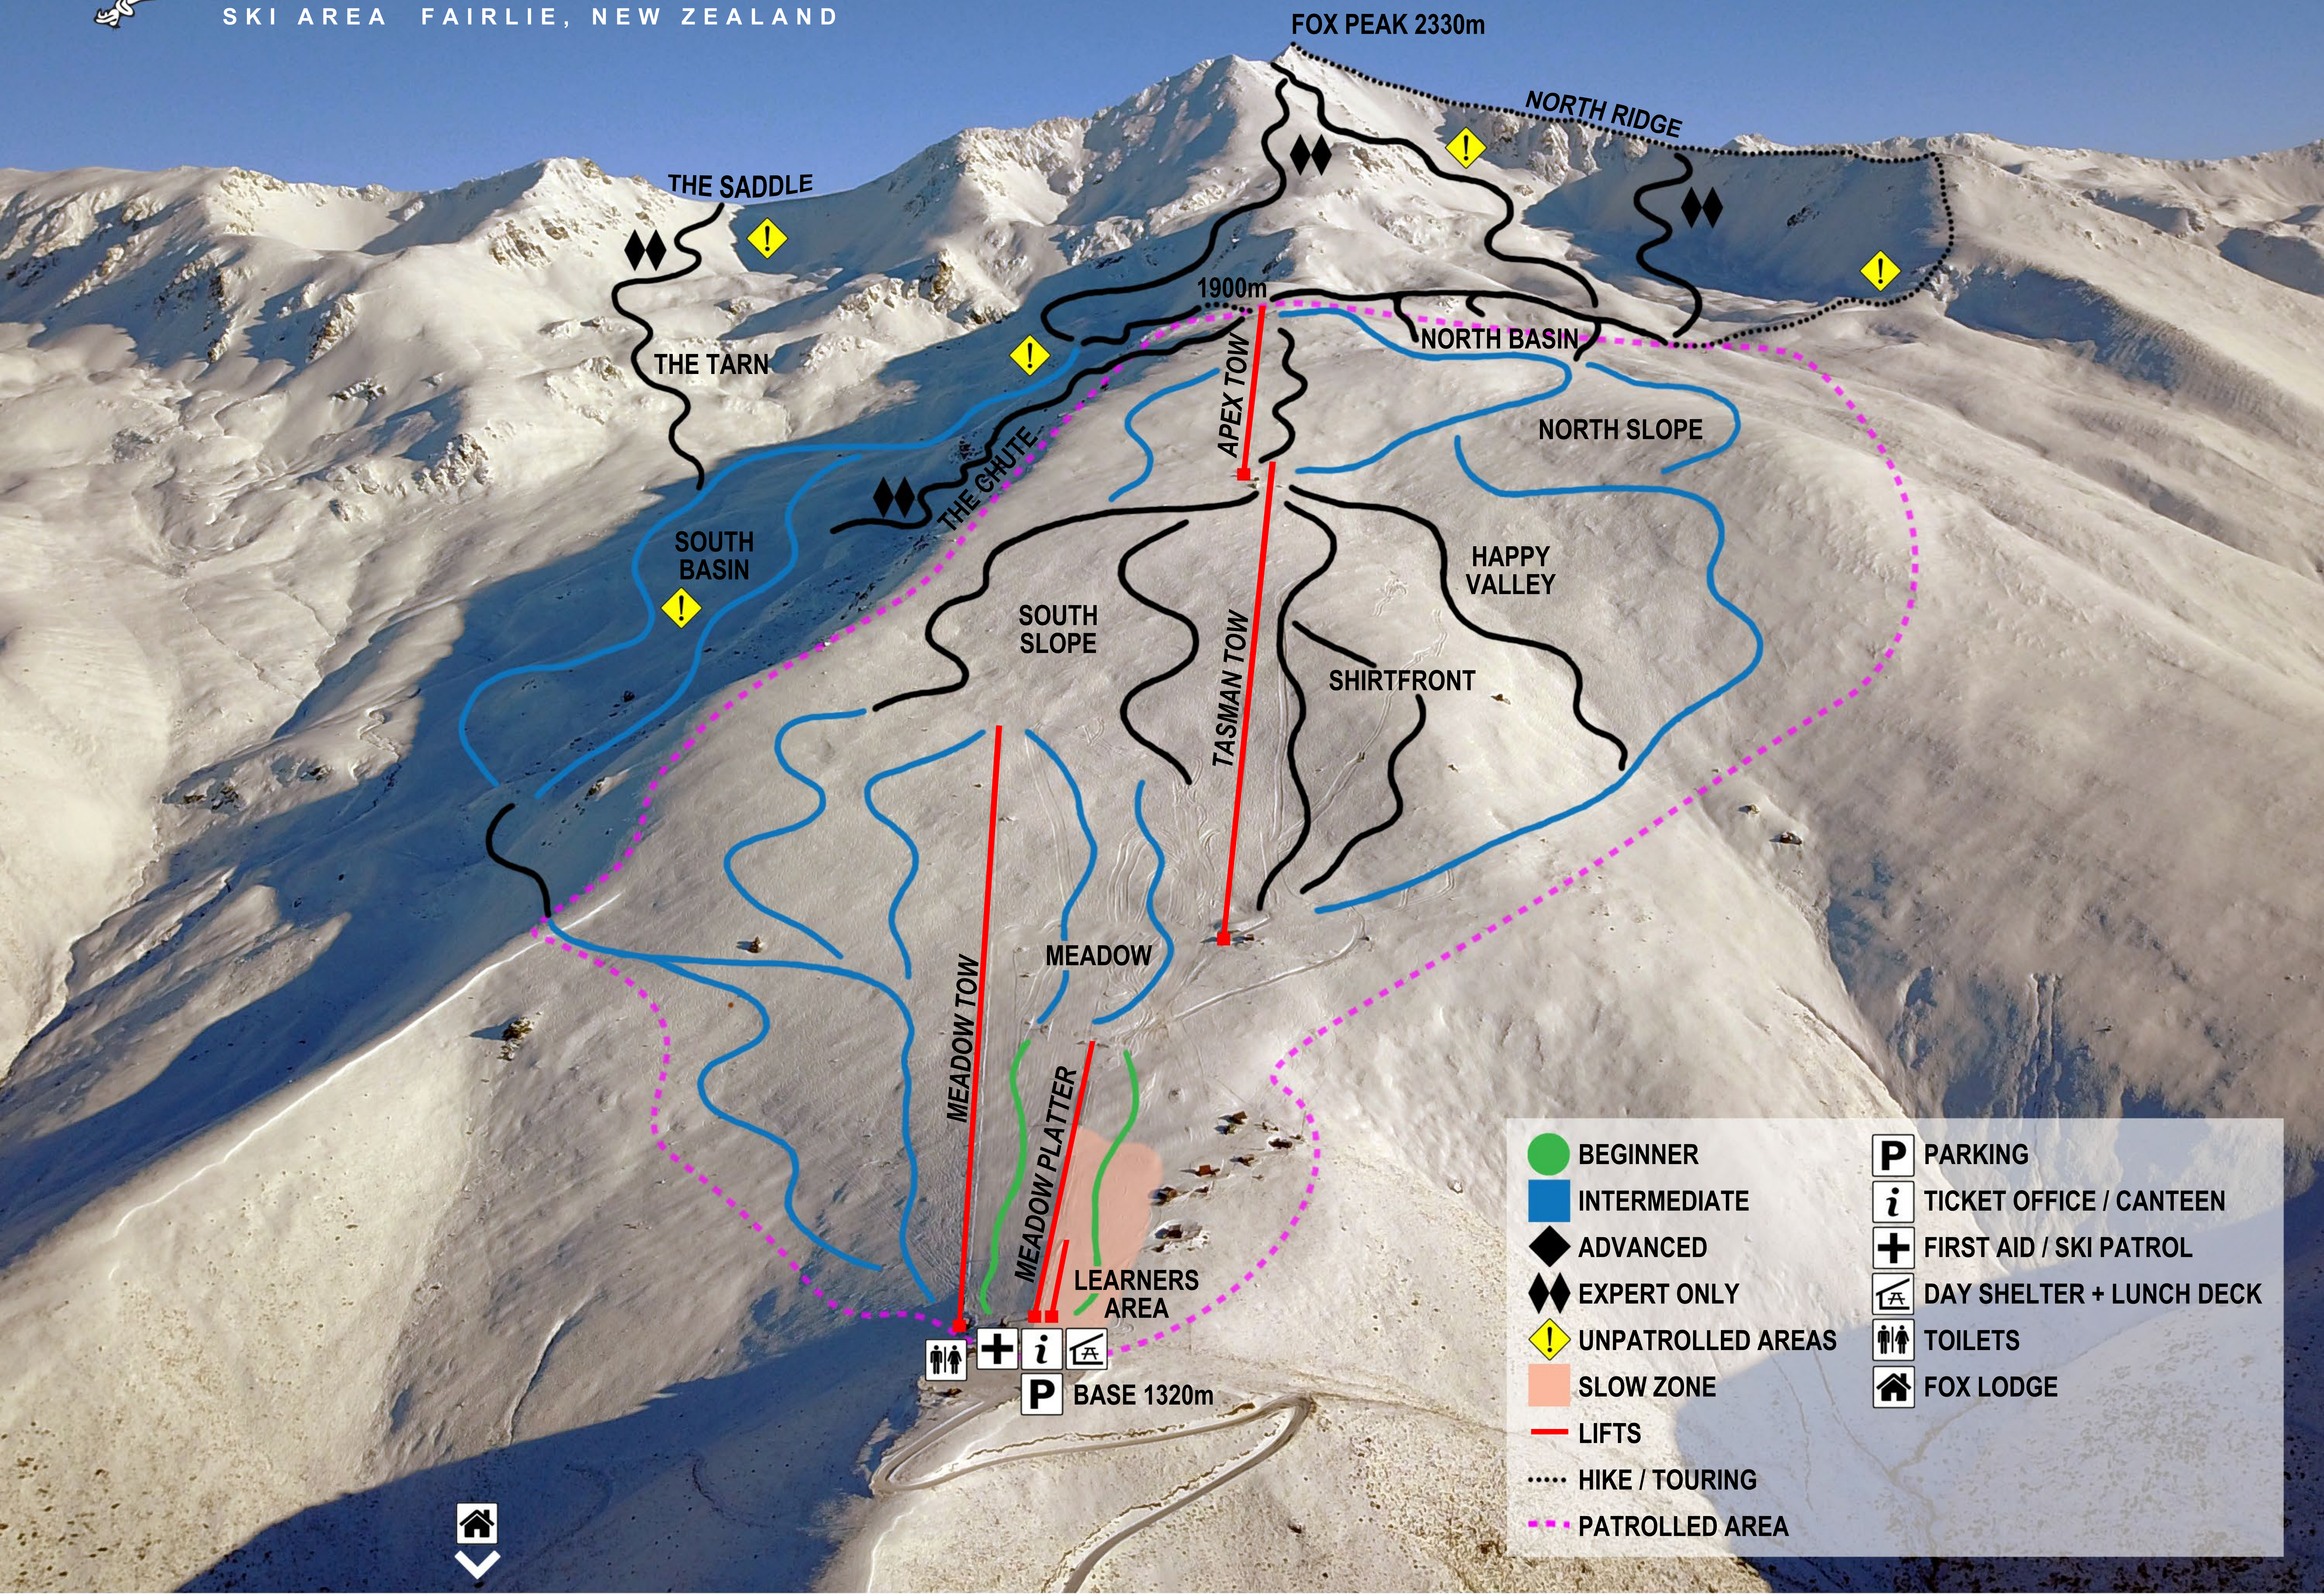

FOX PEAK

SKI AREA FAIRLIE, NEW ZEALAND

FOX PEAK 2330m

THE SADDLE

THE TARN

SOUTH BASIN

SOUTH SLOPE

MEADOW

LEARNERS AREA

1900m

TASMAN TOW

MEADOW TOW

MEADOW PLATTER

NORTH RIDGE

NORTH BASIN

NORTH SLOPE

HAPPY VALLEY

SHIRTFRONT

BASE 1320m

	BEGINNER		PARKING
	INTERMEDIATE		TICKET OFFICE / CANTEEN
	ADVANCED		FIRST AID / SKI PATROL
	EXPERT ONLY		DAY SHELTER + LUNCH DECK
	UNPATROLLED AREAS		TOILETS
	SLOW ZONE		FOX LODGE
	LIFTS		
	HIKE / TOURING		
	PATROLLED AREA		